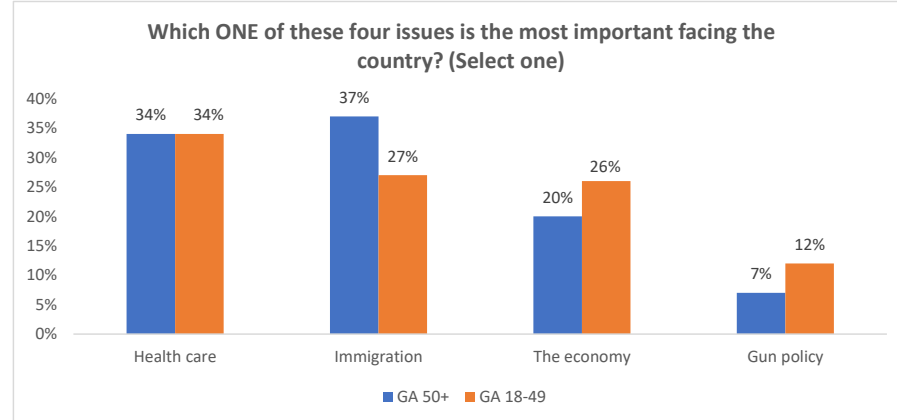

## National Election Pool Exit Poll Results

Please select your state and age group from the drop down to show the comparisons

Select State	GA	GA
Select Age Group	50+	18-49

### TOP OF MIND OF GA 50+ VOTERS IN NOVEMBER 2018 COMPARED TO GA 18-49 VOTERS

SOURCE: National Election Pool Survey conducted by Edison Research, a cooperative arrangement among ABC News, CBS News, Cable News Network, and NBC News.