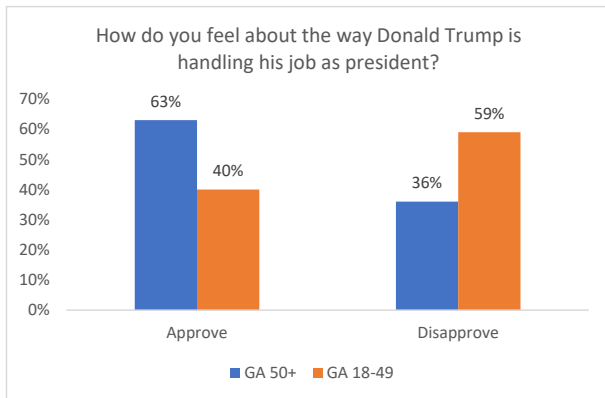

POLITICAL VIEWS OF GA 50+ VOTERS IN NOVEMBER 2018 COMPARED TO GA 18-49 VOTERS

SOURCE: National Election Pool Survey conducted by Edison Research, a cooperative arrangement among ABC News, CBS News, Cable News Network, and NBC News.