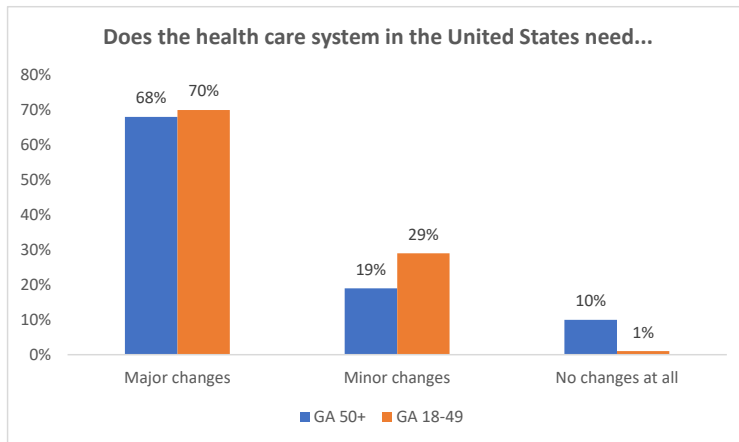

## National Election Pool Exit Poll Results

Please select your state and age group from the drop down to show the comparisons

Select State	GA	GA
Select Age Group	50+	18-49

### TOP OF MIND OF GA 50+ VOTERS IN NOVEMBER 2018 COMPARED TO GA 18-49 VOTERS

SOURCE: National Election Pool Survey conducted by Edison Research, a cooperative arrangement among ABC News, CBS News, Cable News Network, and NBC News.