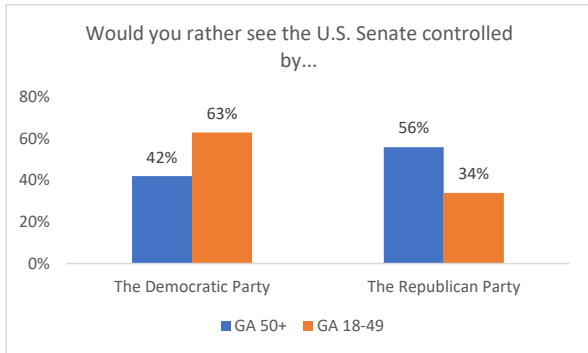

POLITICAL VIEWS OF GA 50+ VOTERS IN NOVEMBER 2018 COMPARED TO GA 18-49 VOTERS

SOURCE: National Election Pool Survey conducted by Edison Research, a cooperative arrangement among ABC News, CBS News, Cable News Network, and NBC News.