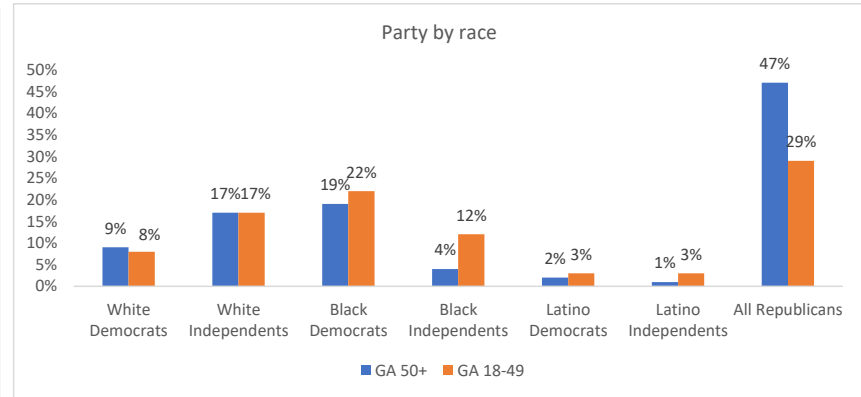

POLITICAL VIEWS OF GA 50+ VOTERS IN NOVEMBER 2018 COMPARED TO GA 18-49 VOTERS

SOURCE: National Election Pool Survey conducted by Edison Research, a cooperative arrangement among ABC News, CBS News, Cable News Network, and NBC News.