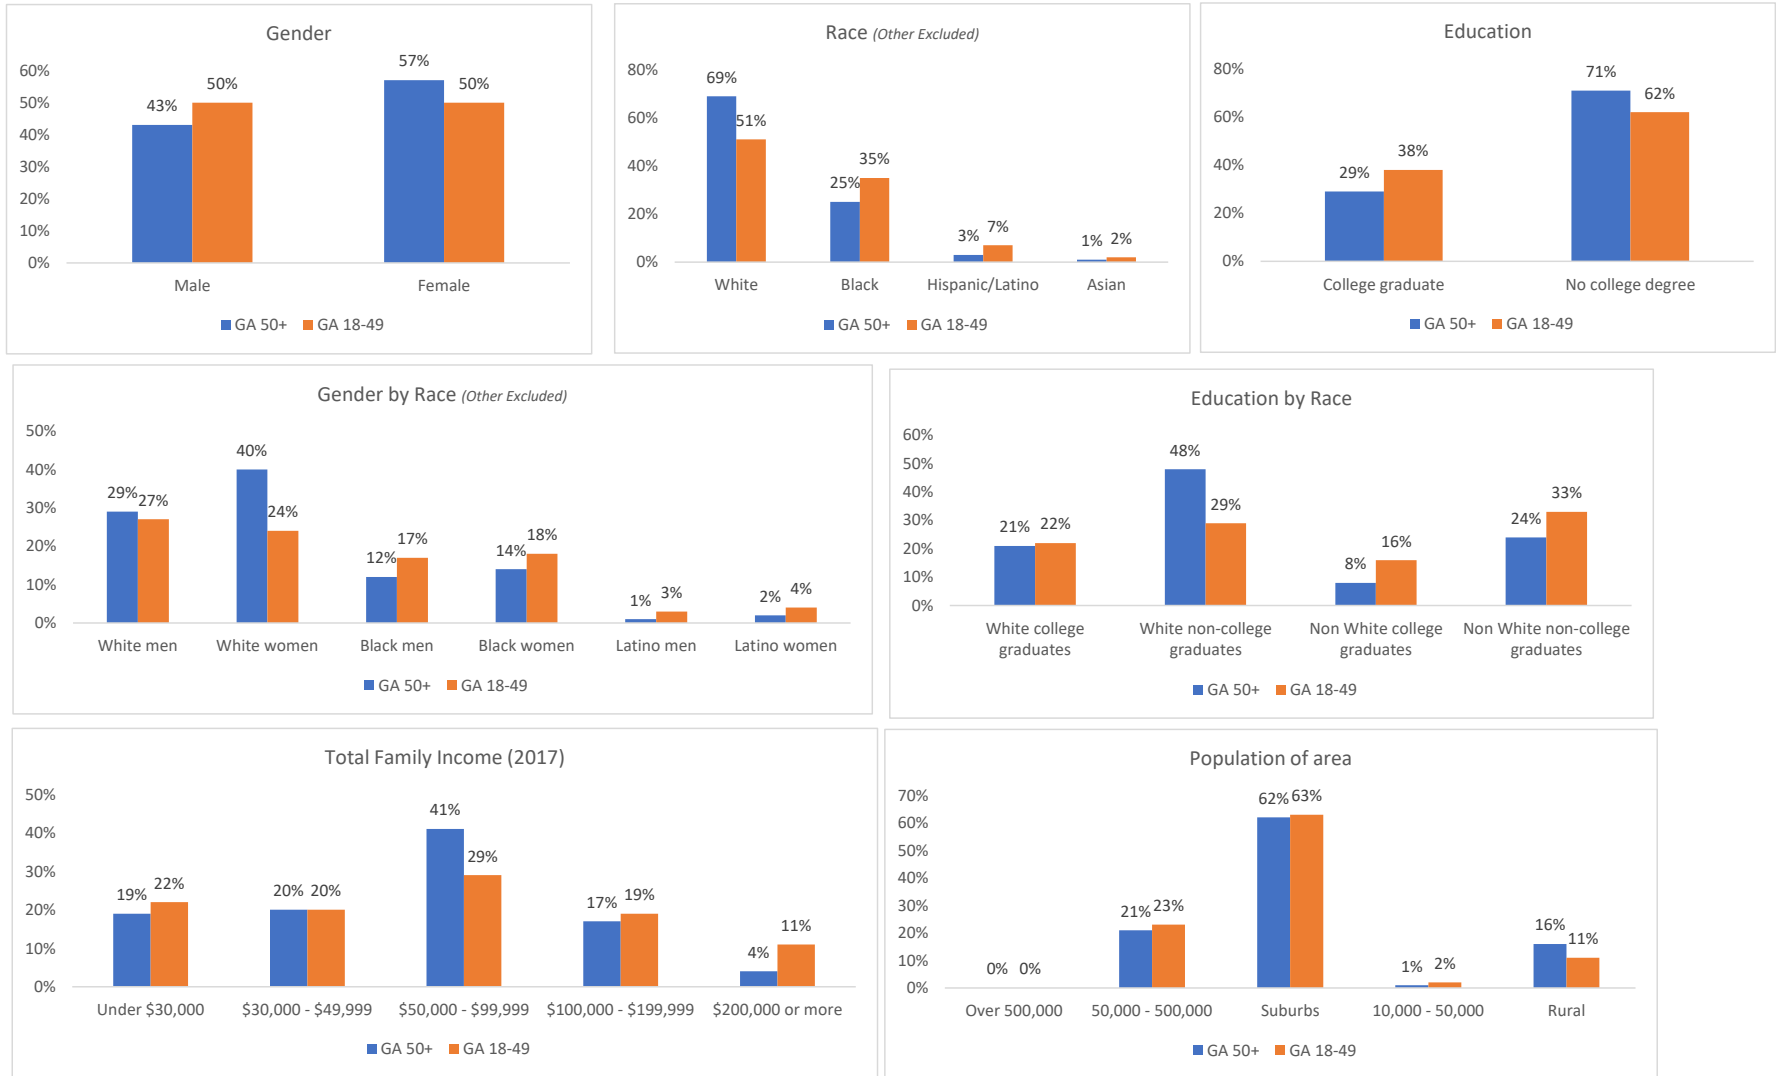

## National Election Pool Exit Poll Results

Please select your state and age group from the drop down to show the comparisons

Select State	GA	GA
Select Age Group	50+	18-49

### TOP OF MIND OF GA 50+ VOTERS IN NOVEMBER 2018 COMPARED TO GA 18-49 VOTERS

SOURCE: National Election Pool Survey conducted by Edison Research, a cooperative arrangement among ABC News, CBS News, Cable News Network, and NBC News.

**DEMOGRAPHICS OF GA 50+ VOTERS IN NOVEMBER 2018 COMPARED TO GA 18-49 VOTERS**

SOURCE: National Election Pool Survey conducted by Edison Research, a cooperative arrangement among ABC News, CBS News, Cable News Network, and NBC News.

**POLITICAL VIEWS OF GA 50+ VOTERS IN NOVEMBER 2018 COMPARED TO GA 18-49 VOTERS**

SOURCE: National Election Pool Survey conducted by Edison Research, a cooperative arrangement among ABC News, CBS News, Cable News Network, and NBC News.