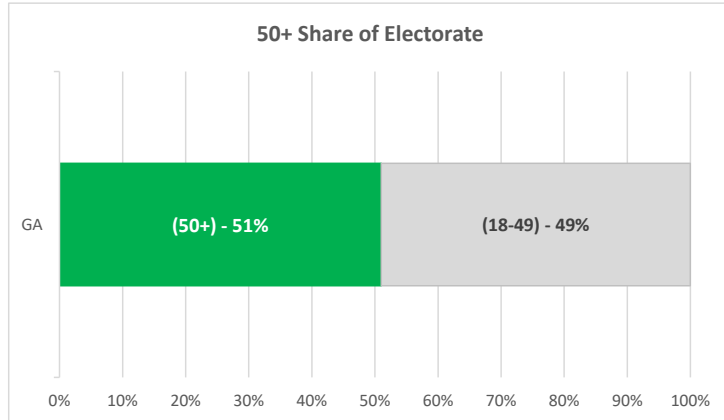

## National Election Pool Exit Poll Results

Please select your state and age group from the drop down to show the comparisons

Select State	GA	GA
Select Age Group	50+	18-49

### TOP OF MIND OF GA 50+ VOTERS IN NOVEMBER 2018 COMPARED TO GA 18-49 VOTERS

SOURCE: National Election Pool Survey conducted by Edison Research, a cooperative arrangement among ABC News, CBS News, Cable News Network, and NBC News.