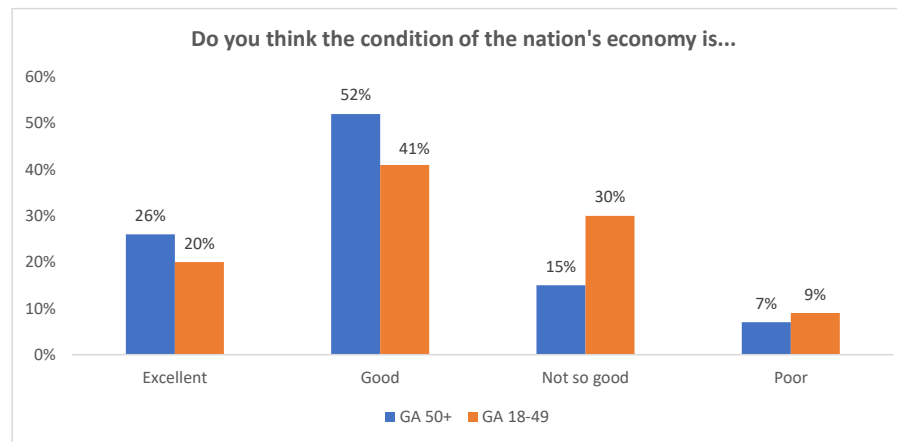

## National Election Pool Exit Poll Results

Please select your state and age group from the drop down to show the comparisons

Select State	GA	GA
Select Age Group	50+	18-49

### TOP OF MIND OF GA 50+ VOTERS IN NOVEMBER 2018 COMPARED TO GA 18-49 VOTERS

SOURCE: National Election Pool Survey conducted by Edison Research, a cooperative arrangement among ABC News, CBS News, Cable News Network, and NBC News.