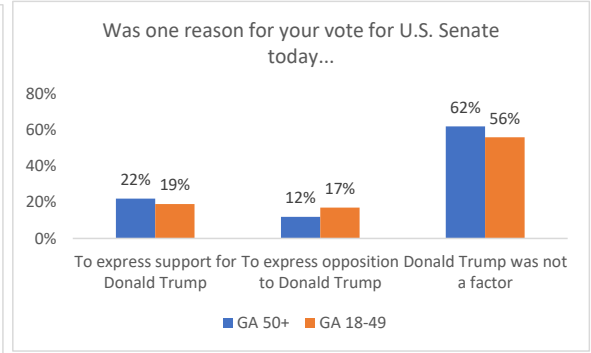

POLITICAL VIEWS OF GA 50+ VOTERS IN NOVEMBER 2018 COMPARED TO GA 18-49 VOTERS

SOURCE: National Election Pool Survey conducted by Edison Research, a cooperative arrangement among ABC News, CBS News, Cable News Network, and NBC News.