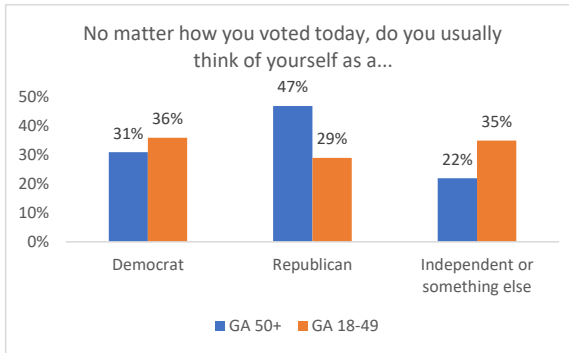

POLITICAL VIEWS OF GA 50+ VOTERS IN NOVEMBER 2018 COMPARED TO GA 18-49 VOTERS

SOURCE: National Election Pool Survey conducted by Edison Research, a cooperative arrangement among ABC News, CBS News, Cable News Network, and NBC News.