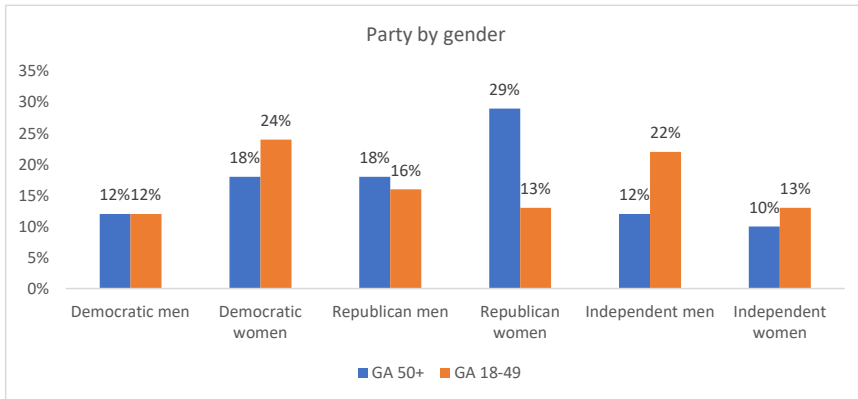

POLITICAL VIEWS OF GA 50+ VOTERS IN NOVEMBER 2018 COMPARED TO GA 18-49 VOTERS

SOURCE: National Election Pool Survey conducted by Edison Research, a cooperative arrangement among ABC News, CBS News, Cable News Network, and NBC News.